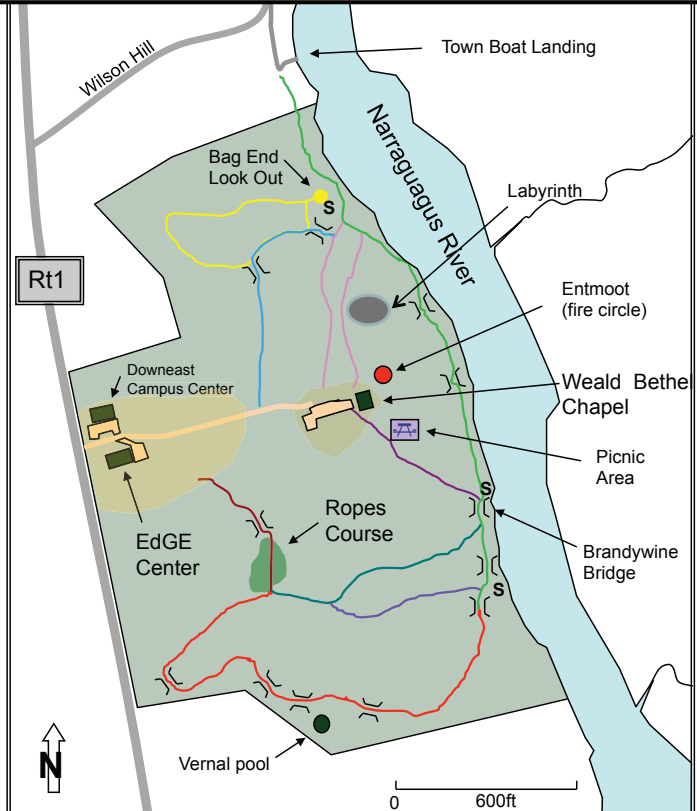

**Maine  
Seacoast  
Mission**

*Lighting the Way by Land and Sea*

[seacoastmission.org](http://seacoastmission.org)

Downeast Campus

207-546-5863

# Weald Bethel Trail System

Weald Bethel property	Bag End Row .20mi	Lorien Way .09mi
Open fields	Shire Trail .15mi	Rivendell Trail .15mi
Buildings	River Trail .42mi	Fangorn .10mi
Bridge <b>S</b> Scenic Vista	Mirkwood Loop .22mi	Old Forest Trail .40mi
	Dunharrow Trail .10mi	